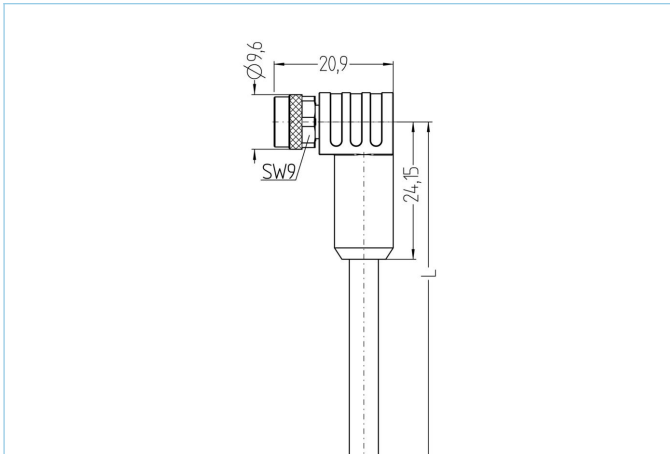

M8, female, angled, 8 poles, sensor-/actuator cable

Product data

Item description	AL-SWKP8-10/P00
Item-No.	8106206
Length	10m
Customs tariff-No.	85444290
Step-File	AL-SWKP8-m.stp
EAN	4047106295806

Technical data

Connector	female, angled, M8
Number of pins	8
Pin assignment	1 WH, 2 BN, 3 GN, 4 YE, 5 GY, 6 PK, 7 BU, 8 RD
Rated voltage	30V
Current load per pin (at 40°C)	1.5A
Insulation resistance	$\geq 10^9 \Omega$
Resistance	$\leq 5 m\Omega$
Ambient temperature product	-30°C...+90°C
Contact material	Metal, CuZn, gold-plated
Contact-carrier material	Plastic, TPU, BK
Grip body material	Plastic, TPU, BK
Coupling nut material	Metal, CuZn, nickel-plated
Sealing (female) material	FPM/FKM
Standards	IEC 61076-2-104
Degree of protection (mounted)	IP65, IP67, IP68
Mechanical life-cycle	>100 mating cycles
Cable end assembly	open cable end
Degree of pollution	3
Style	angled

Cable web PVC, P00, GY

PVC-cable for measurement and control-, and sensor technology. Suitable for applications in dry areas on packaging machines, assembly- and conveyor technology. High flexibility with unstressed movement (conditional drag-chain application possible). Predestined for applications in food- and beverage industry.

Outer diameter of jacket	5.70 mm
Cable-jacket material	PVC
Jacket color	GY, similar RAL7040
Wire cross-section	8 x 0.25 mm ²
Wire insulation material	PVC
Wire colors	WH, BN, GN, YE, GY, PK, BU, RD
Wire structure	14 x 0.15 mm
Bending radius (fixed)	5 x Ø-cable
Bending radius (repeated)	10 x Ø-cable
Temperature range (repeated)	0°C...+80°C
Temperature range (fixed)	-25°C...+80°C
Rated voltage cable	≤300 V
Special features	good resistance against oils and chemicals, LABS free, ozone resistant, recyclable, RoHs compliant, acid- and alkali resistant, seawater resistant, UV resistant