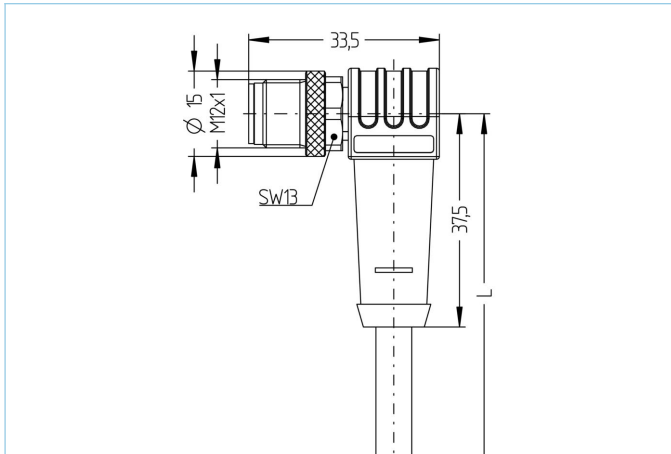

M12, male, angled, 8 poles, rail approved

Product data

Item description	RA-WVAS8-2/S5550
Item-No.	8103578
Length	2m
Customs tariff-No.	85444290
EAN	4047106290245

Technical data

Connector	male, angled, M12
Number of pins	8
Pin assignment	1 WH, 2 BN, 3 GN, 4 YE, 5 GY, 6 PK, 7 BU, 8 RD
Coding	A
Rated voltage	30V
Current load per pin (at 40°C)	2A
Insulation resistance	$\geq 10^9 \Omega$
Resistance	$\leq 5 m\Omega$
Contact material	Metal, CuZn, gold-plated
Contact-carrier material	Plastic, PA, BK
Grip body material	Plastic, TPU, BK
Coupling nut material	Metal, CuZn, nickel-plated
Standards	IEC 61076-2-101
Mechanical life-cycle	>100 mating cycles
Cable end assembly	open cable end
Degree of pollution	3
Style	angled

Advanced technical data rail approved

Standards	DIN EN 50155, DIN EN 45545-2
Shock & vibration	Class 1, Category B (DIN EN 61373)
Degree of protection (mounted)	IP67 (-30°C...+90°C), IP65 (-40°C...+90°C)
Temperature range	Tx (-40°C...+90°C)
Fire prevention according to	DIN EN 45545-2 HL1-3

Classification

eCl@ss 6.0	27279218
eCl@ss 7.0	27279218
eCl@ss 8.0	27279218
eCl@ss 9.0	27060311
ETIM 5.0	EC001855
ETIM 6.0	EC001855

Accessories

Torque-wrench set https://www.escha.net/en/products/standard/accessories-for-connectivity/8055431
Marking rings Ø 9mm https://www.escha.net/en/products/standard/accessories-for-connectivity?p=1&o=3&n=15&f=809
Cable Stripping Tool https://www.escha.net/en/products/standard/accessories-for-connectivity/8066215
Screw cap, M12 https://www.escha.net/en/products/standard/accessories-for-connectivity?p=1&o=3&n=15&f=811
Mounting-clip, M12 https://www.escha.net/en/products/standard/accessories-for-connectivity/8047660
Mounting-set, M12 https://www.escha.net/en/products/standard/accessories-for-connectivity/8047664
Safety-clip, M12