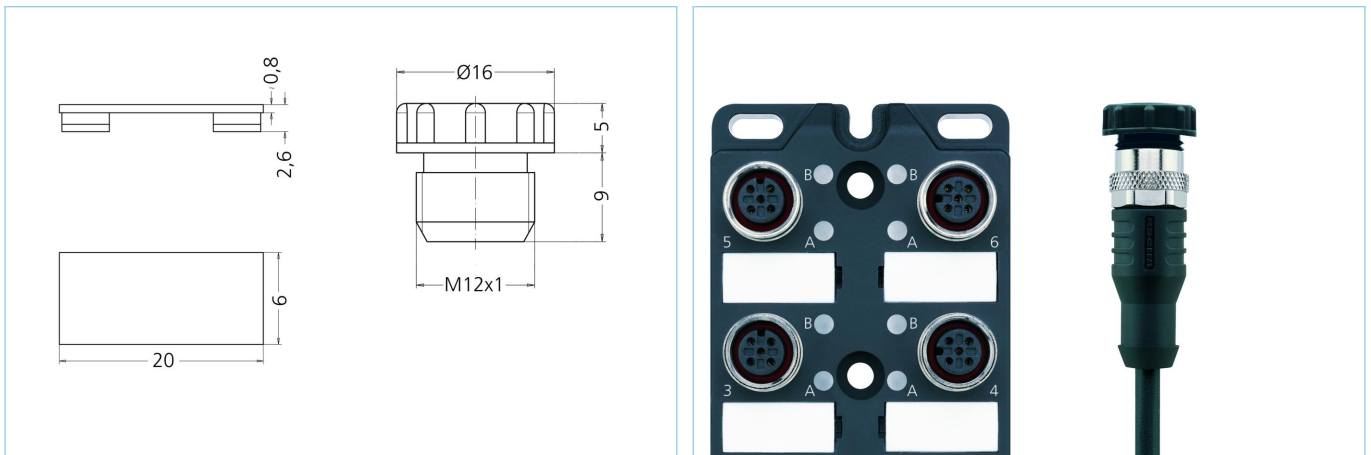

## Accessory-set, M12, labels and screw plug

### Product data

Item description	Zubehörset M12-Verteiler
Item-No.	8087215
Packaging unit	1
EAN	4047106248451

### Technical data

Housing style	M12
Description	10 x Labels, 2 x Screw plug 8000004