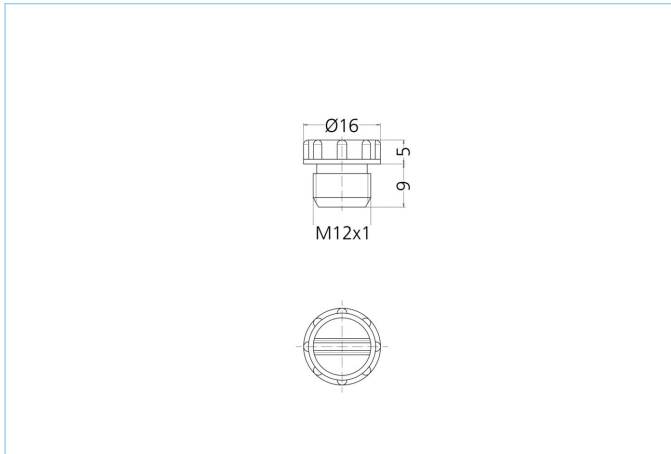

## Screw plug, M12 female, blue, QTY 500

### Product data

Item description	Schraubstopfen M12x1 BU, VPE500
Item-No.	8081776
Customs tariff-No.	39269097
Packaging unit	500
Step-File	Schraubstopfen-M12x1.stp
EAN	4047106237332

### Technical data

Color	BU, similar RAL5012
cover for	M12, female
Degree of protection (mounted)	IP67