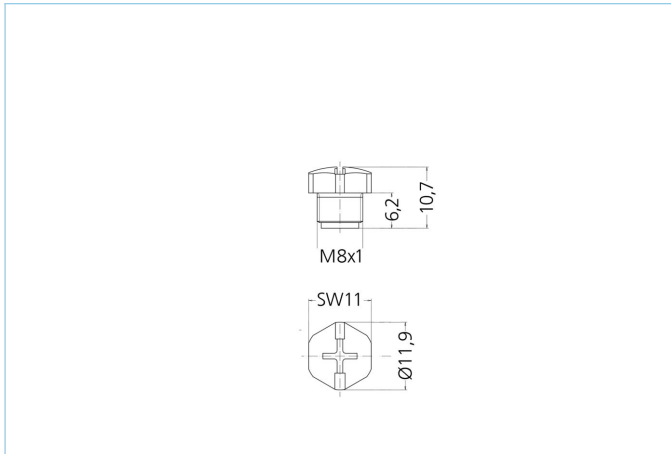

Screw plug, M8 female, black, QTY 500

Product data

Item description	Schraubstopfen M8x1 BK, VPE500
Item-No.	8081772
Customs tariff-No.	39269097
Packaging unit	500
Step-File	Schutzstopfen_M8x1.stp
EAN	4047106237295

Technical data

Color	BK, similar RAL9005
cover for	M8, female
Degree of protection (mounted)	IP67

other variants

BK, similar RAL9005, QTY 100
<https://www.escha.net/en/products/standard/accessories-for-connectivity/8081771>