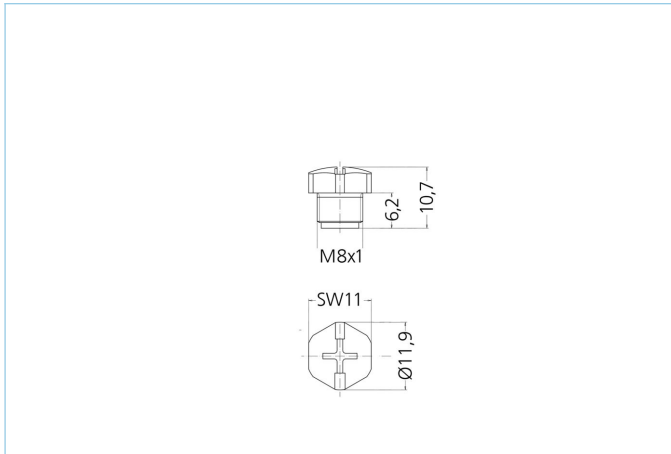

Screw plug, M8 female, black, QTY 100

Product data

| | |
|--------------------|--------------------------------|
| Item description | Schraubstopfen M8x1 BK, VPE100 |
| Item-No. | 8081771 |
| Customs tariff-No. | 39269097 |
| Packaging unit | 100 |
| Step-File | Schutzstopfen_M8x1.stp |
| EAN | 4047106237288 |

Technical data

| | |
|--------------------------------|---------------------|
| Color | BK, similar RAL9005 |
| cover for | M8, female |
| Degree of protection (mounted) | IP67 |

other variants

BK, similar RAL9005, QTY 500
<https://www.escha.net/en/products/standard/accessories-for-connectivity/8081772>