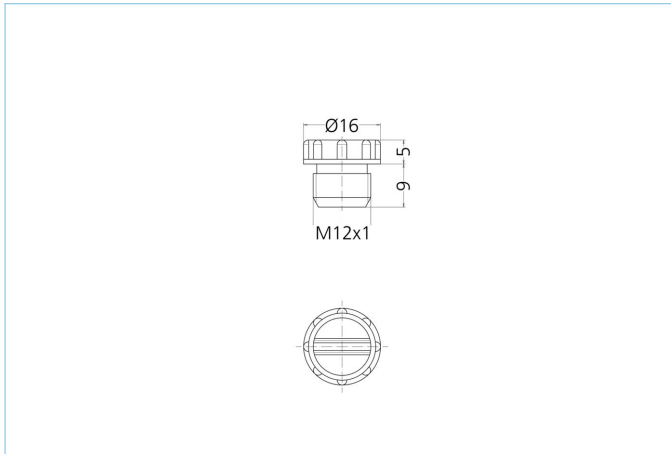

Screw plug, M12 female, black, QTY 500

Product data

Item description	Schraubstopfen M12x1 BK, VPE500
Item-No.	8081768
Customs tariff-No.	39269097
Packaging unit	500
Step-File	Schraubstopfen-M12x1.stp
EAN	4047106237257

Technical data

Color	BK, similar RAL9005
cover for	M12, female
Degree of protection (mounted)	IP67

other variants

VT, similar RAL4001, QTY 500
<https://www.escha.net/en/products/standard/accessories-for-connectivity/8081774>