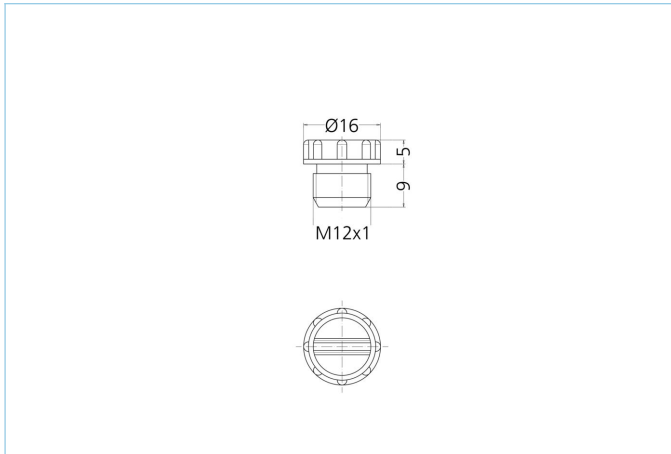

## Screw plug, M12 female, black, QTY 100

### Product data

Item description	Schraubstopfen M12x1 BK, VPE100
Item-No.	8081767
Customs tariff-No.	39269097
Packaging unit	100
Step-File	Schraubstopfen-M12x1.stp
EAN	4047106237240

### Technical data

Color	BK, similar RAL9005
cover for	M12, female
Degree of protection (mounted)	IP67