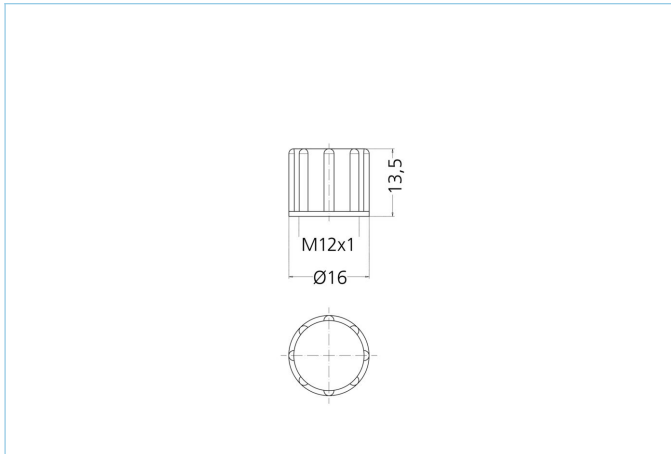

Screw cap, M12 male, violet, QTY 500

Product data

Item description	Schraubkappe M12x1 VT, VPE500
Item-No.	8081758
Customs tariff-No.	39269097
Packaging unit	500
Step-File	Schutzkappe_M12x1.stp
EAN	4047106235970

Technical data

Color	VT, similar RAL4001
cover for	M12, male

other variants

YE, similar RAL1021, QTY 500
<https://www.escha.net/en/products/standard/accessories-for-connectivity/8081752>

BK, similar RAL9005, QTY 500
<https://www.escha.net/en/products/standard/accessories-for-connectivity/8081754>