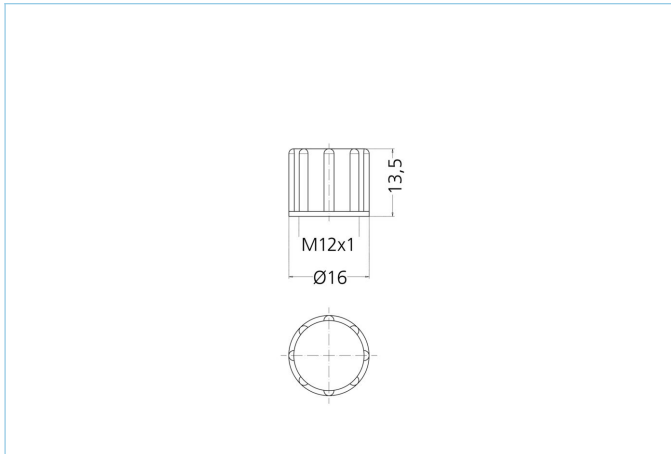

Screw cap, M12 male, black, QTY 500

Product data

Item description	Schraubkappe M12x1 BK, VPE500
Item-No.	8081754
Customs tariff-No.	39269097
Packaging unit	500
Step-File	Schutzkappe_M12x1.stp
EAN	4047106235932

Technical data

Color	BK, similar RAL9005
cover for	M12, male

other variants

YE, similar RAL1021, QTY 500
<https://www.escha.net/en/products/standard/accessories-for-connectivity/8081752>

GY, similar RAL7035, QTY 500
<https://www.escha.net/en/products/standard/accessories-for-connectivity/8081756>