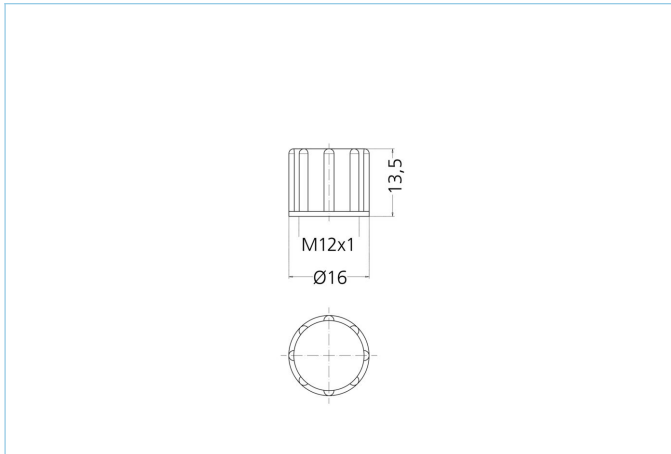

Screw cap, M12 male, yellow, QTY 100

Product data

Item description	Schraubkappe M12x1 YE, VPE100
Item-No.	8081751
Customs tariff-No.	39269097
Packaging unit	100
Step-File	Schutzkappe_M12x1.stp
EAN	4047106235901

Technical data

Color	YE, similar RAL1021
cover for	M12, male

other variants

BK, similar RAL9005, QTY 100
<https://www.escha.net/en/products/standard/accessories-for-connectivity/8081753>

GY, similar RAL7035, QTY 100
<https://www.escha.net/en/products/standard/accessories-for-connectivity/8081755>