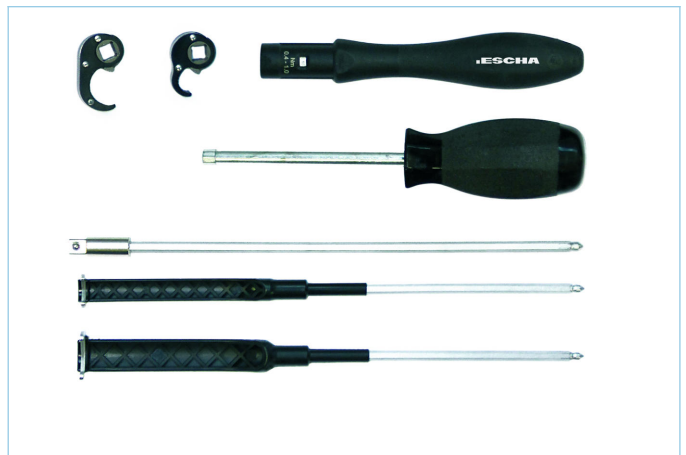

## Torque-wrench set, QTY 1

### Technical data

Description	Torque-wrench-set in wallet fully fitted for M8, M12 (knurl, hexagon-nut)
-------------	---