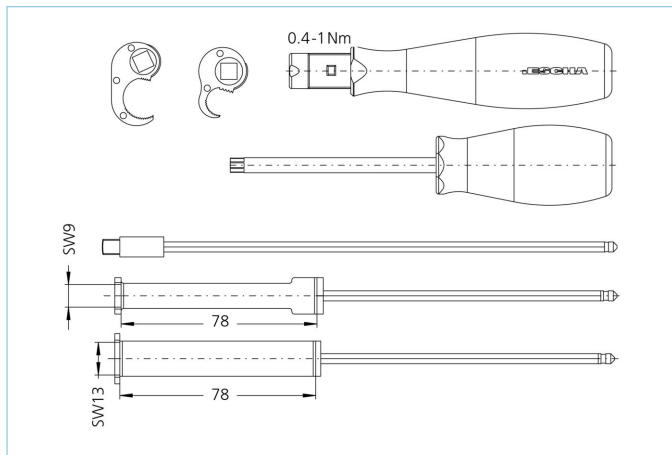

## Torque-wrench set, QTY 1

### Product data

Item description	Drehmomentset in Rolltasche komplett
Item-No.	8055431
Customs tariff-No.	73181900
Packaging unit	1
Step-File	Drehmomentset_in_Rolltasche.stp
EAN	4047106158378

### Technical data

Description	Torque-wrench-set in wallet fully fitted for M8, M12 (knurl, hexagon-nut)
-------------	---