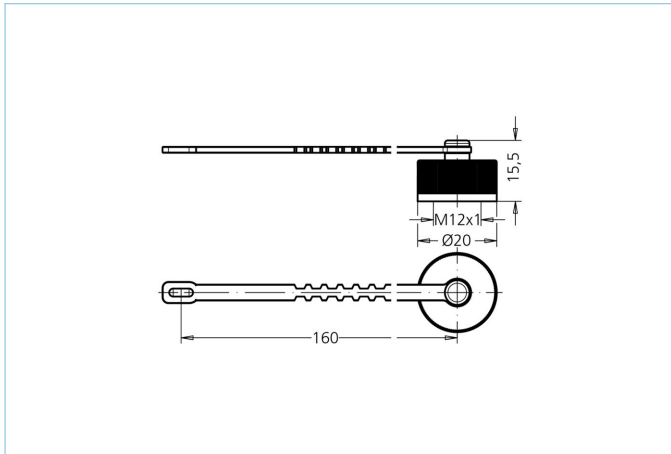

## Screw cap captiv, M12 male, black

### Product data

Item description	Schutzkappe M12x1, schwarz, UNV
Item-No.	8048569
Customs tariff-No.	39269097
Packaging unit	1
Step-File	Schutzkappe_M12x1_UNVstp
EAN	4047106158361

### Technical data

Color	BK, similar RAL9005
cover for	M12, male
Degree of protection (mounted)	IP67