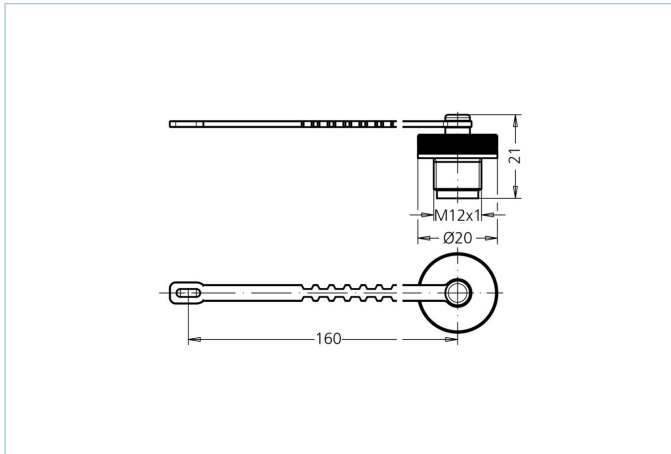

## Screw plug captiv, M12 female, black

### Product data

Item description	Schutzstopfen M12x1, schwarz, UNV
Item-No.	8048568
Customs tariff-No.	39269097
Packaging unit	1
Step-File	Schutzstopfen_M12x1_UNV.stp
EAN	4047106158354

### Technical data

Color	BK, similar RAL9005
cover for	M12, female
Degree of protection (mounted)	IP67