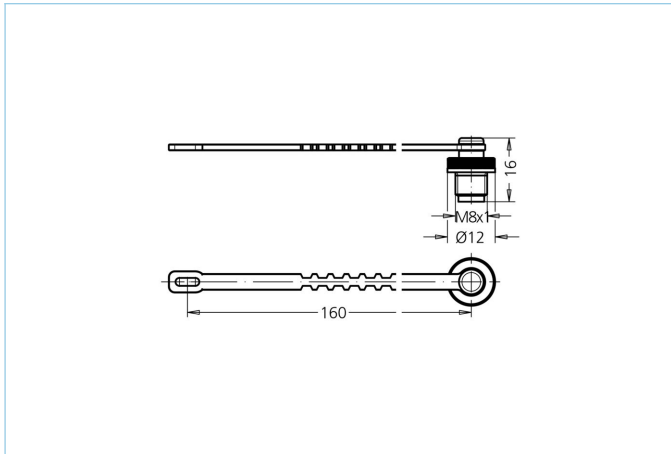

## Screw plug captiv, M8 female, black

### Product data

Item description	Schutzstopfen M8x1, schwarz, UNV
Item-No.	8048567
Customs tariff-No.	39269097
Packaging unit	1
Step-File	Schutzstopfen_M8x1_UNV.stp
EAN	4047106158347

### Technical data

Color	BK, similar RAL9005
cover for	M8, female
Degree of protection (mounted)	IP67